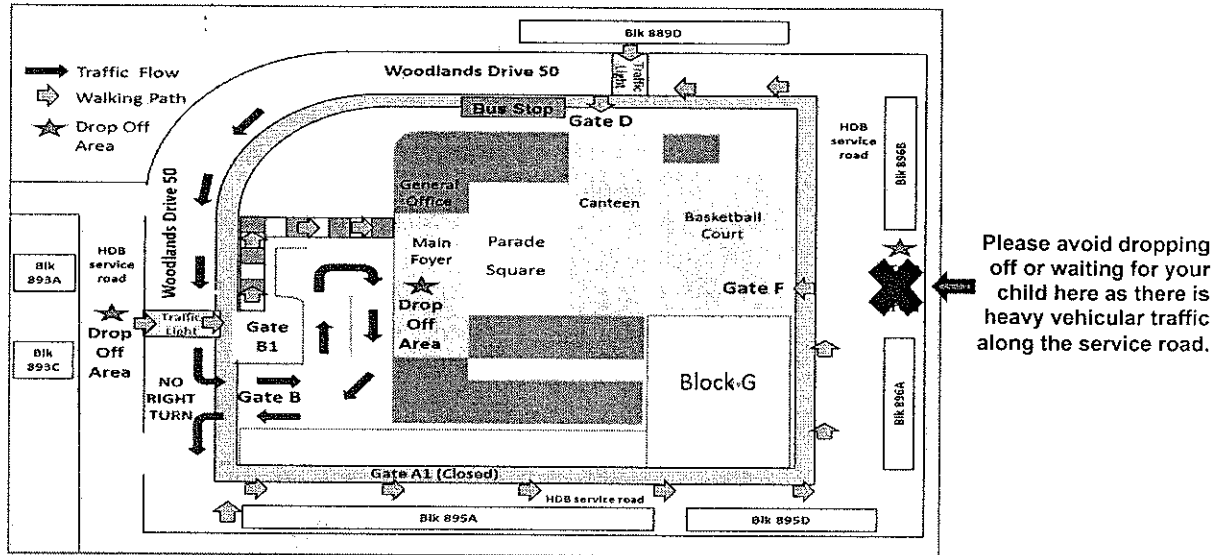

TRAFFIC MANAGEMENT PLAN

2 The safety and security of our pupils are our top priority. We have put in place measures to make sure that the school is safe and secure for our pupils. We would like to remind parents/guardians to drive safely at all times within the school compound and along Woodlands Drive 50. We seek your cooperation to adhere to the instructions given by our staff, security guards and parent volunteers on duty.

3 We have designated two drop off areas for you to alight your child safely:

- In school at the main foyer
- Opposite Gate B (along service road beside block 893A)

4 We would like to advise parents not to drop off or wait for your child along the service road beside Block 896B (Opposite Gate F). Vehicular traffic is heavy along the service road and we have observed a number of near misses at that area. For the safety of your child and other children, please drop off your child at the two designated drop off areas as indicated above.

5 Please refer to the traffic flow diagram for the location of the drop off areas and direction of vehicular flow into the school.

We look forward to your continued partnership and support in the 2nd semester of 2018.